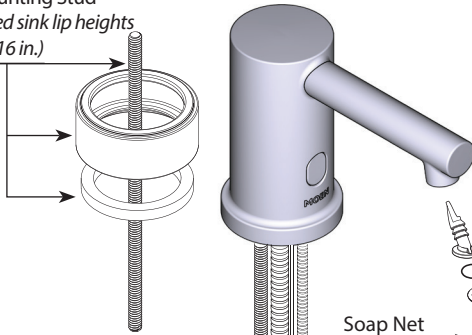

MOEN®

Illustrated Parts

■ Order by Part Number

*There is more than one version of this model.
Page down to identify the version you have.*

M-POWER® Modern Style Electronic Soap Dispenser	
MODEL	FINISH
8560	Chrome
8560BL	Matte Black
8560BN	Brushed Nickel

Spacer, Gasket, and Mounting Stud
(For use with top mounted sink lip heights
up to approximately 13/16 in.)

- 181149** Chrome
- 181149BL** Matte Black
- 181149BN** Brushed Nickel

Soap Vandal Sheathing
(Soap Tube not included)

182421

Soap Tube, O-ring,
Spout Barb, & Soap Net
(Tube Sheathing not included)
(Nylon Washer is for use on
models made before Jan. 1, 2017)

182417

Mounting Bracket,
Vandal Shield &
Mounting Hardware
(Key included)

182416

Soap Dispenser –
Sensor, Bracket, & Screw
(Only for use with
Soap Dispenser)

182422

Electronics Box

182415

Non-drip Foam Soap Pump

182413

1500mL Soap Bottle