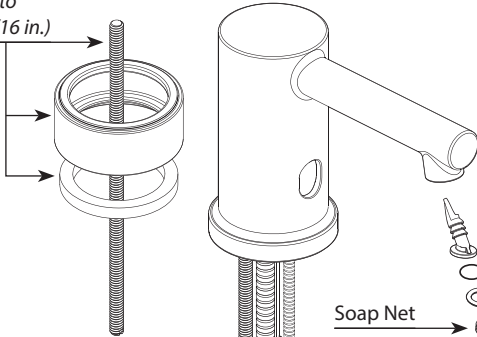

182416

Soap Dispenser –
Sensor, Bracket, & Screw
(Only for use with
Soap Dispenser)

182422

Electronics Box

182415

Non-drip Foam Soap Pump

182413

1500mL Soap Bottle

182414

AC Conversion Kit

- AC Transformer
(up to 8 devices)
104630
- Faucet AC Connector
(1 per device)
182538

■ Order by Part Number

M•POWER®	
Modern Style	
Electronic Soap Dispenser	
MODEL	FINISH
8560	Chrome

Spacer, Gasket, and
Mounting Stud
*(For use with top mounted
sink lip heights up to
approximately 13/16 in.)*

181149

Soap Tube, O-ring,
Spout Barb, & Soap Net
(Tube Sheathing not included)

182417

Mounting Bracket,
Vandal Shield &
Mounting Hardware
(Key included)