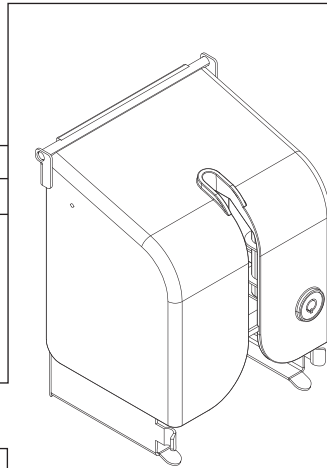

Spacer, Gasket, and
Mounting Stud
*(For use with top mounted
sink lip heights up to
approximately 13/16 in.)*

181149

Soap Tube, O-ring,
Spout Barb, & Soap Net
(Tube Sheathing not included)

182417

Mounting Bracket,
Vandal Shield &
Mounting Hardware
(Key included)

182416

Soap Vandal Sheathing
(Soap Tube not included)

182419

Soap Net

182418

Wire Vandal Sheathing

182420

Mounting Hardware

146190

Soap Dispenser –
Sensor, Bracket, & Screw
*(Only for use with
Soap Dispenser)*

182422

Installation Tool

118305

Electronics Box

182415

D-Cell Battery Box
(Batteries not included)